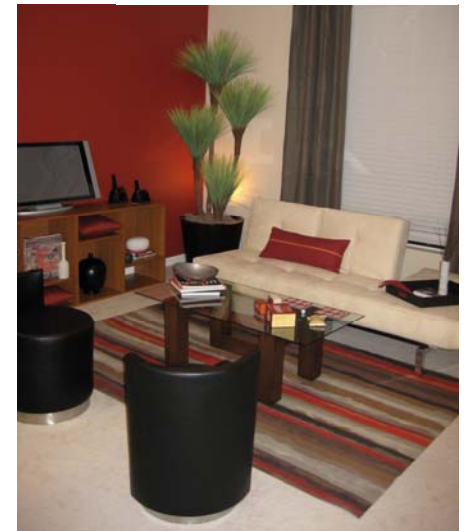

#### 6515 Union Clubhouse/Models (A & B)

Location: Denver, CO

Client: Fairfield West Coast

Date of Install: January 2009

Style of Project: Urban

Union Clubroom

Union Model B Living Room

Union Model B Kitchen