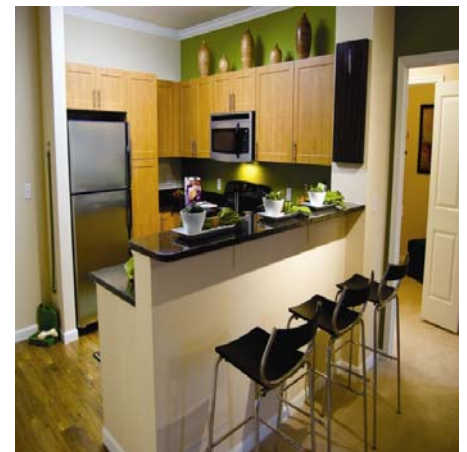

## Sawyer Design Installs Project in Denver, Colorado

March 2, 2009

Sawyer Design Associates is pleased to announce the installation of the 6515 Union Clubhouse and Models in Denver Colorado.

Sawyer Design Associates specializes in Interior Architectural Design and Renovations. The firm is comprised of highly-qualified 30 senior-level designers, architects and support staff offering full architectural design services and a complete turn-key package that includes purchasing, receiving, warehousing and installation. Their corporate office and warehouse is located in the Dallas Design District, with a West Coast satellite office located in San Diego, California.

#### 6515 Union Clubhouse/Models (A & B)

Location: Denver, CO

Client: Fairfield West Coast

Date of Install: January 2009

Style of Project: Urban

Union Clubroom

Union Model B Living Room

Union Model B Kitchen